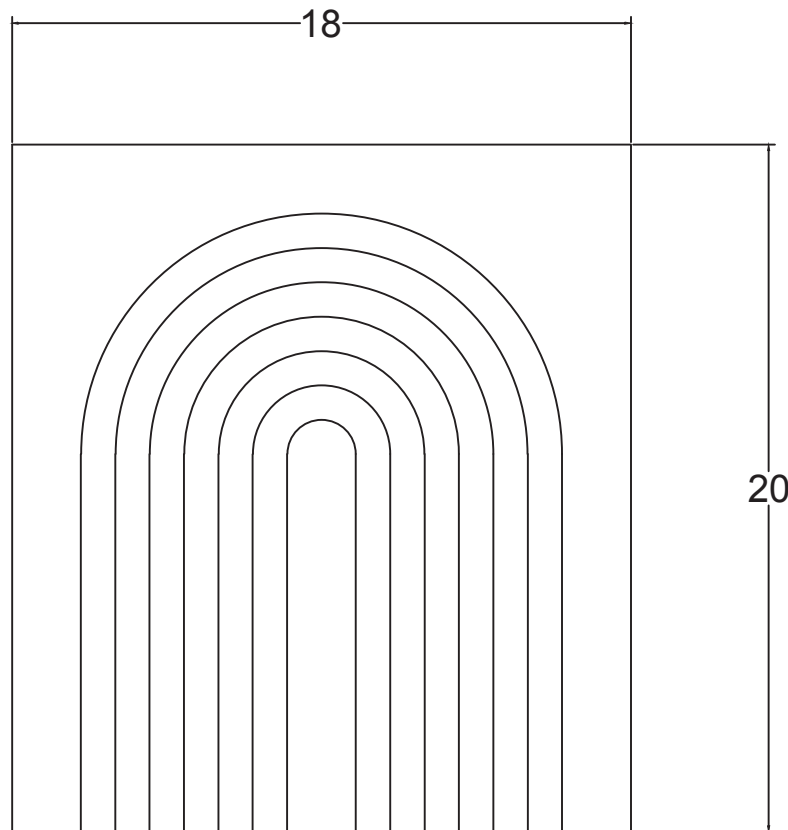

Front Elevation

Side Elevation

Arcade Side Table

08/2019

Crump & Kwash

-Integrally colored
glass fiber reinforced
concrete